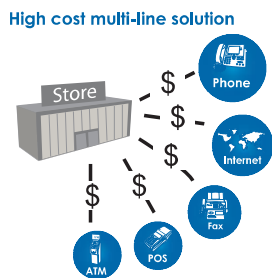

# Affordable Quality For Your Business.

Run Multiple Applications over one connection with Ana Network Technology

Your business runs smoothly day-to-day, but increased communication costs are keeping you from realizing the profit margin you expect. It's a Catch-22: you need the services to get the business, you need the business to afford the upgraded service. We developed a system that enables merchants to pool their communication lines, so that all of their systems run over one Internet connection - keeping costs low, bandwidth speeds and reliability high.

## Typical merchant setup