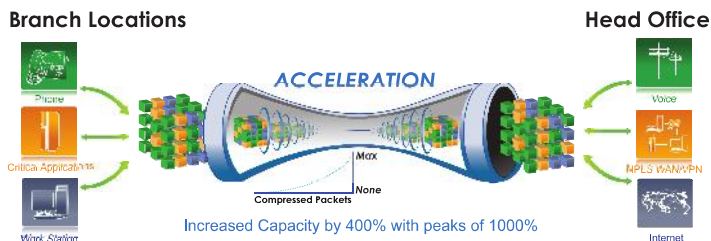

When Faster Broadband Isn't Enough.

Ana's acceleration engine enhances your network wherever possible to give you increased performance.

Acceleration: More Bang for Your Buck

If your critical applications are suffering from bandwidth abuse, you need to enhance your broadband speeds with Ana's bi-directional acceleration. By enabling acceleration and providing the highest levels of data-throughput, Ana-enabled networks are changing the way people are working. This new solution enables a new level of productivity in your workforce – imagine a world where three 6Mbps DSL connections can transfer data at 50Mbps – that's Ana.

Accelerating Networks, Increasing Productivity

Eliminate lost download and upload productivity with our network acceleration technology. Increasing productivity can translate into thousands of dollars saved for SMB organizations – even more for larger enterprises. When data travels across at network at up to 4X the regular transfer speed, productivity can also increase. Imagine not having to wait for downloads, uploads, buffers, etc. All of that data comes and goes at speeds that will blow your network administrator's mind.

Inside and Outside the WAN

Most other network accelerators require their systems to sit at different points in a WAN. Our system is not limited by WAN architecture and can increase performance and network capacity by 400% for single-branch offices. We control the packets from the edge, so that your network is fast – very fast. With an Ana-enabled network, you can still put the system inside a WAN (eliminating the need for MPLS), or outside the WAN and take full advantage of the link aggregation, acceleration, carrier autonomy, and Quality of Service.