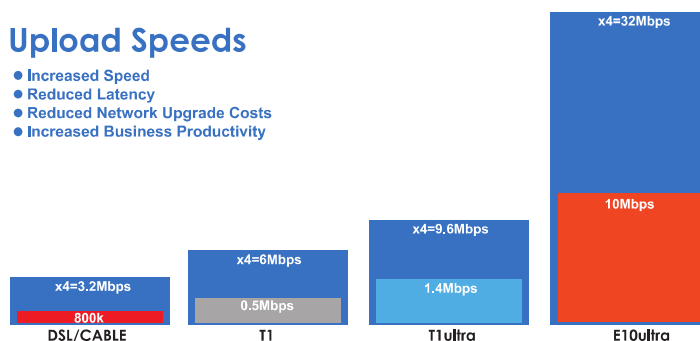

Upload Speeds

- Increased Speed
- Reduced Latency
- Reduced Network Upgrade Costs
- Increased Business Productivity